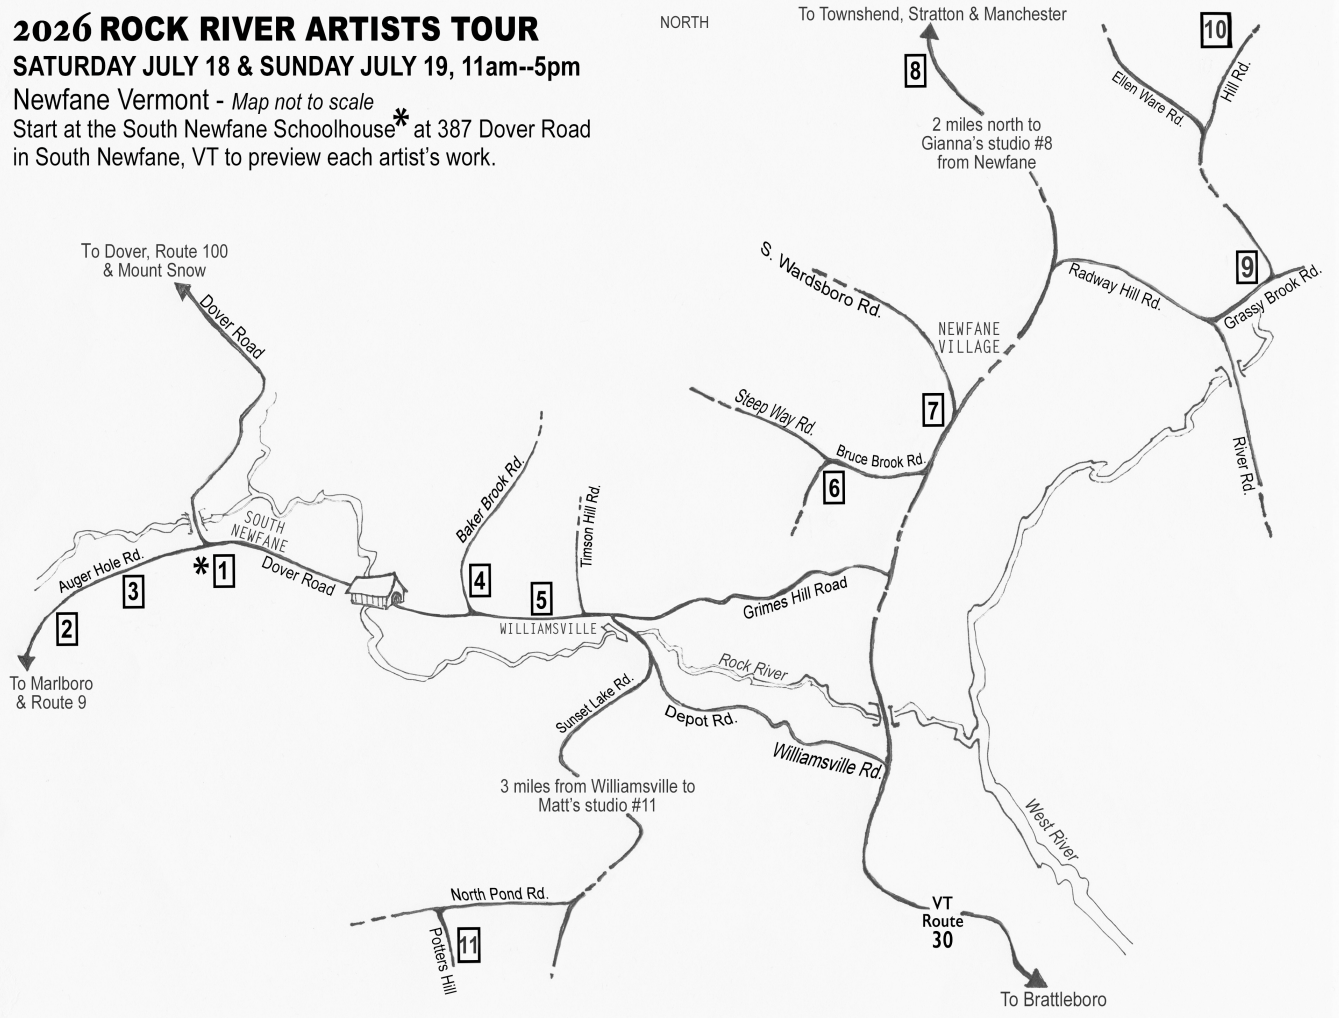

2026 ROCK RIVER ARTISTS TOUR

SATURDAY JULY 18 & SUNDAY JULY 19, 11am--5pm

Newfane Vermont - *Map not to scale*

Start at the South Newfane Schoolhouse* at 387 Dover Road in South Newfane, VT to preview each artist's work.

2026 ROCK RIVER ARTISTS TOUR

SATURDAY JULY 18 & SUNDAY JULY 19, 11am--5pm

Newfane, Brookline, South Newfane, & Williamsville, Vermont

Start by viewing examples of each artists' work at the South Newfane Schoolhouse at 387 Dover Road in South Newfane. Pick up a map for your self-guided tour and choose which studios to visit. Also, enter our Artists' Drawing this year at the Schoolhouse, see #1.