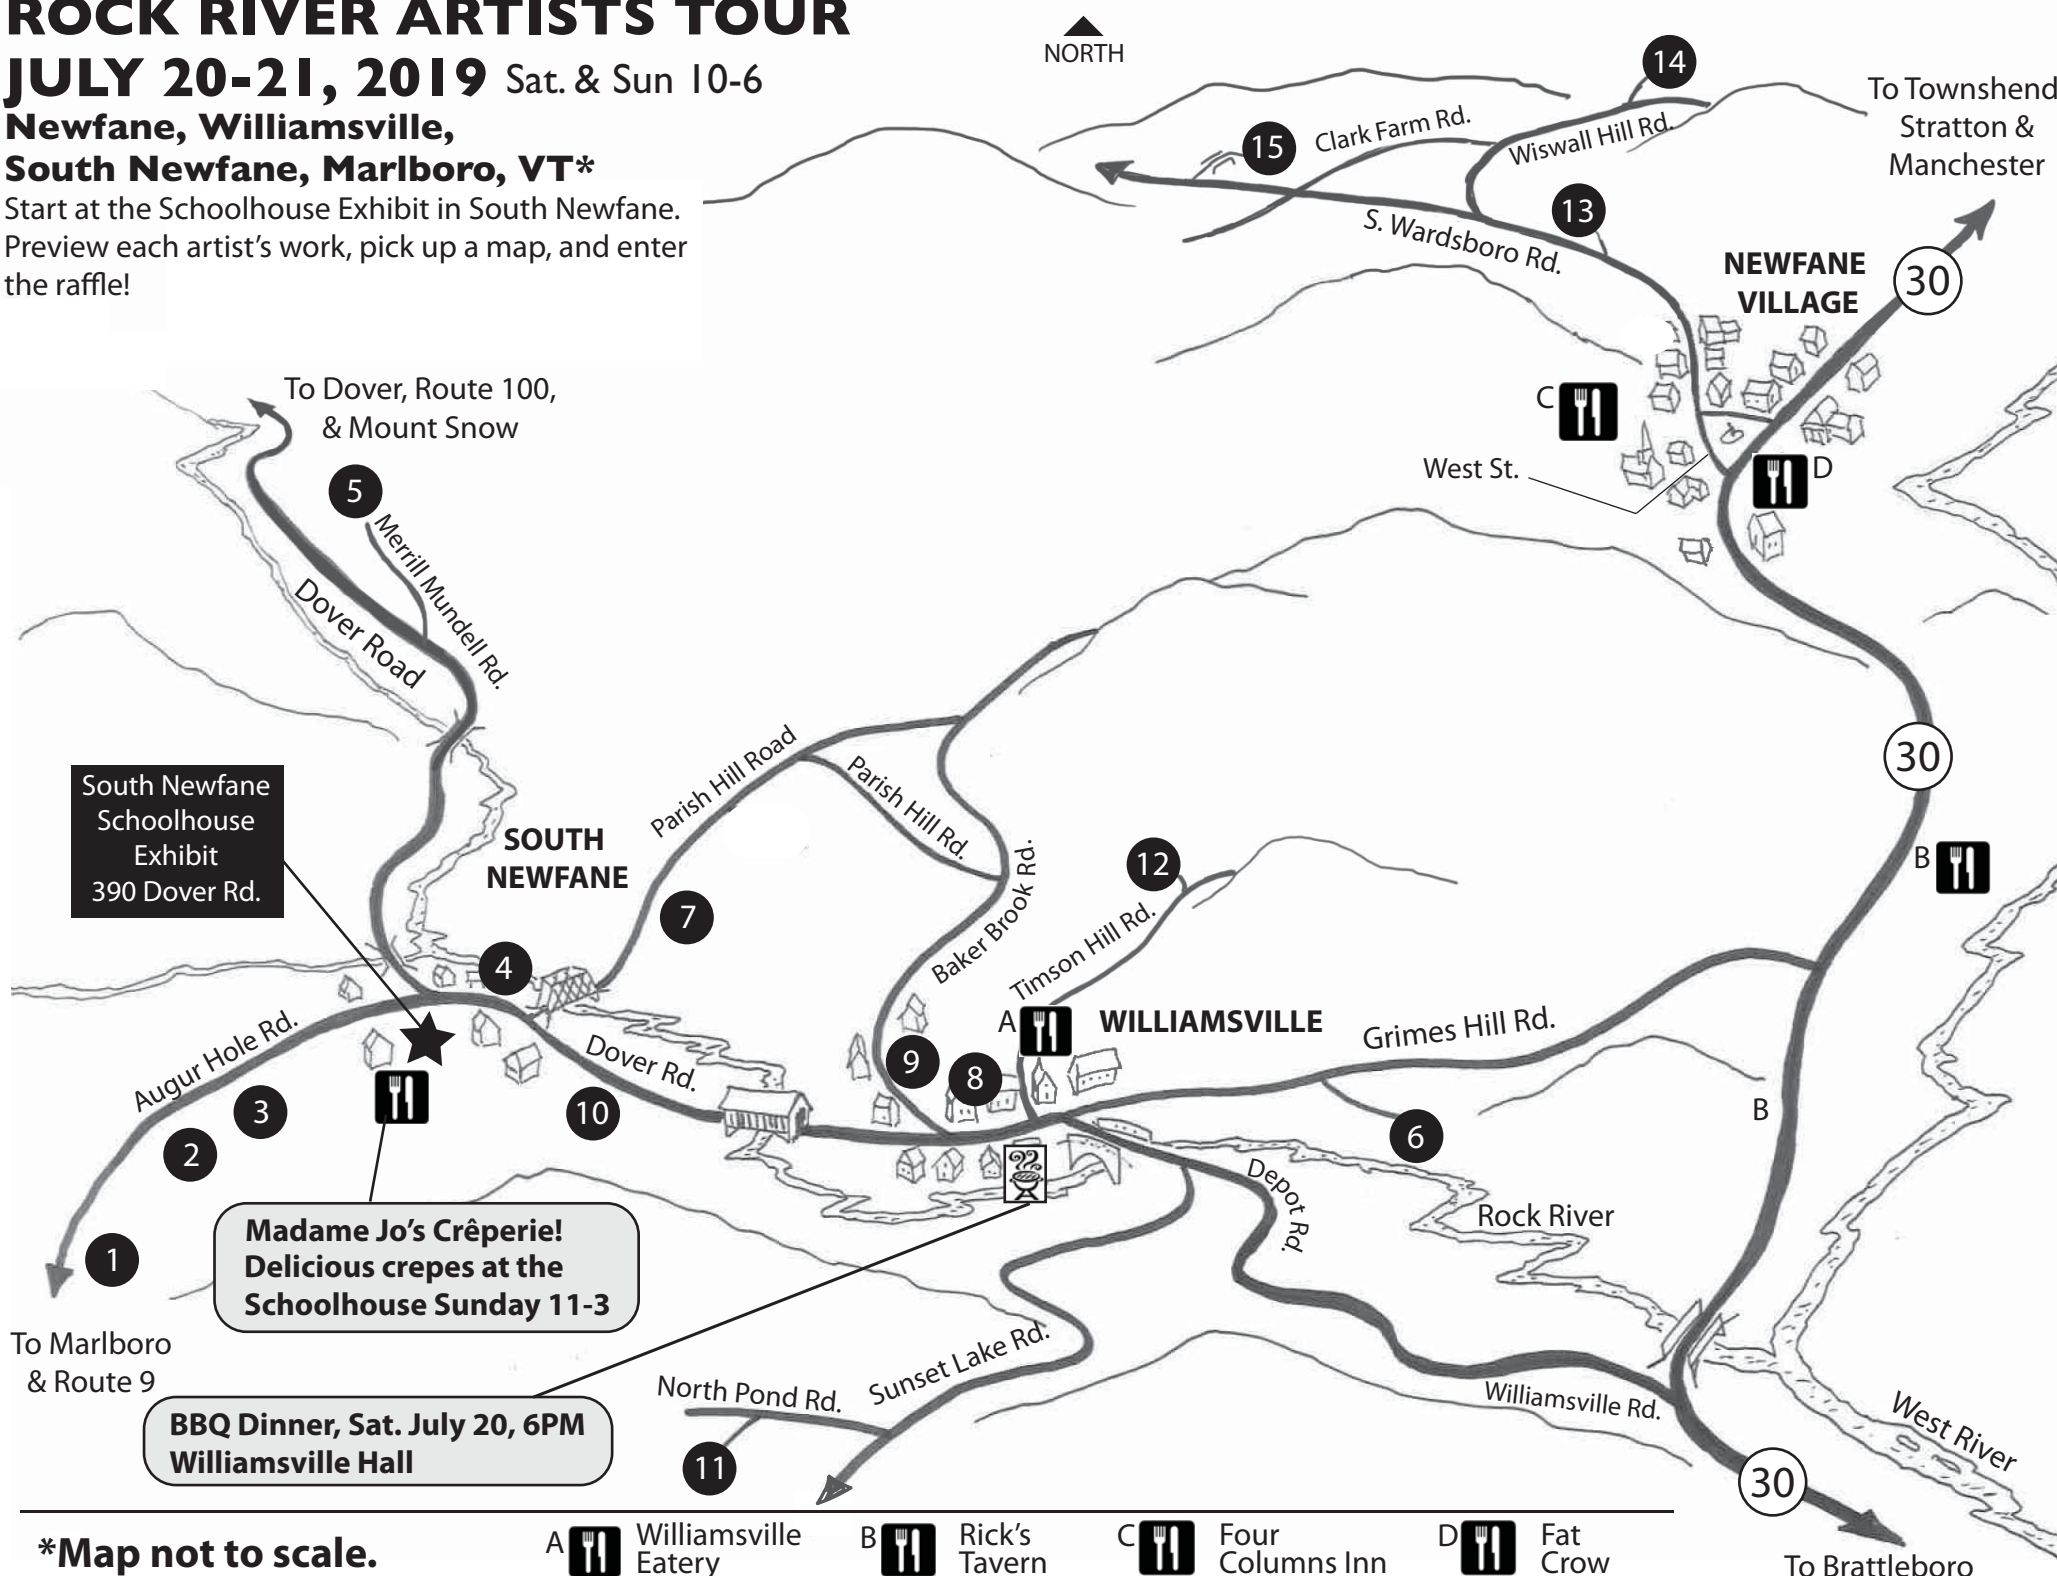

# ROCK RIVER ARTISTS TOUR

**JULY 20-21, 2019** Sat. & Sun 10-6

**Newfane, Williamsville,  
South Newfane, Marlboro, VT\***

Start at the Schoolhouse Exhibit in South Newfane.  
Preview each artist's work, pick up a map, and enter  
the raffle!

South Newfane Schoolhouse Exhibit  
390 Dover Rd.

**Madame Jo's Crêperie!**  
Delicious crepes at the Schoolhouse Sunday 11-3

**BBQ Dinner, Sat. July 20, 6PM**  
Williamsville Hall

\*Map not to scale.

- A Williamsville Eatery
- B Rick's Tavern
- C Four Columns Inn
- D Fat Crow

BBQ Dinner at  
Williamsville Hall  
Starting Sat. July 20, 6PM

**ROCK RIVER ARTISTS TOUR**  
**JULY 20-21, 2019**  
**Newfane, Williamsville,**  
**South Newfane, Marlboro, VT**