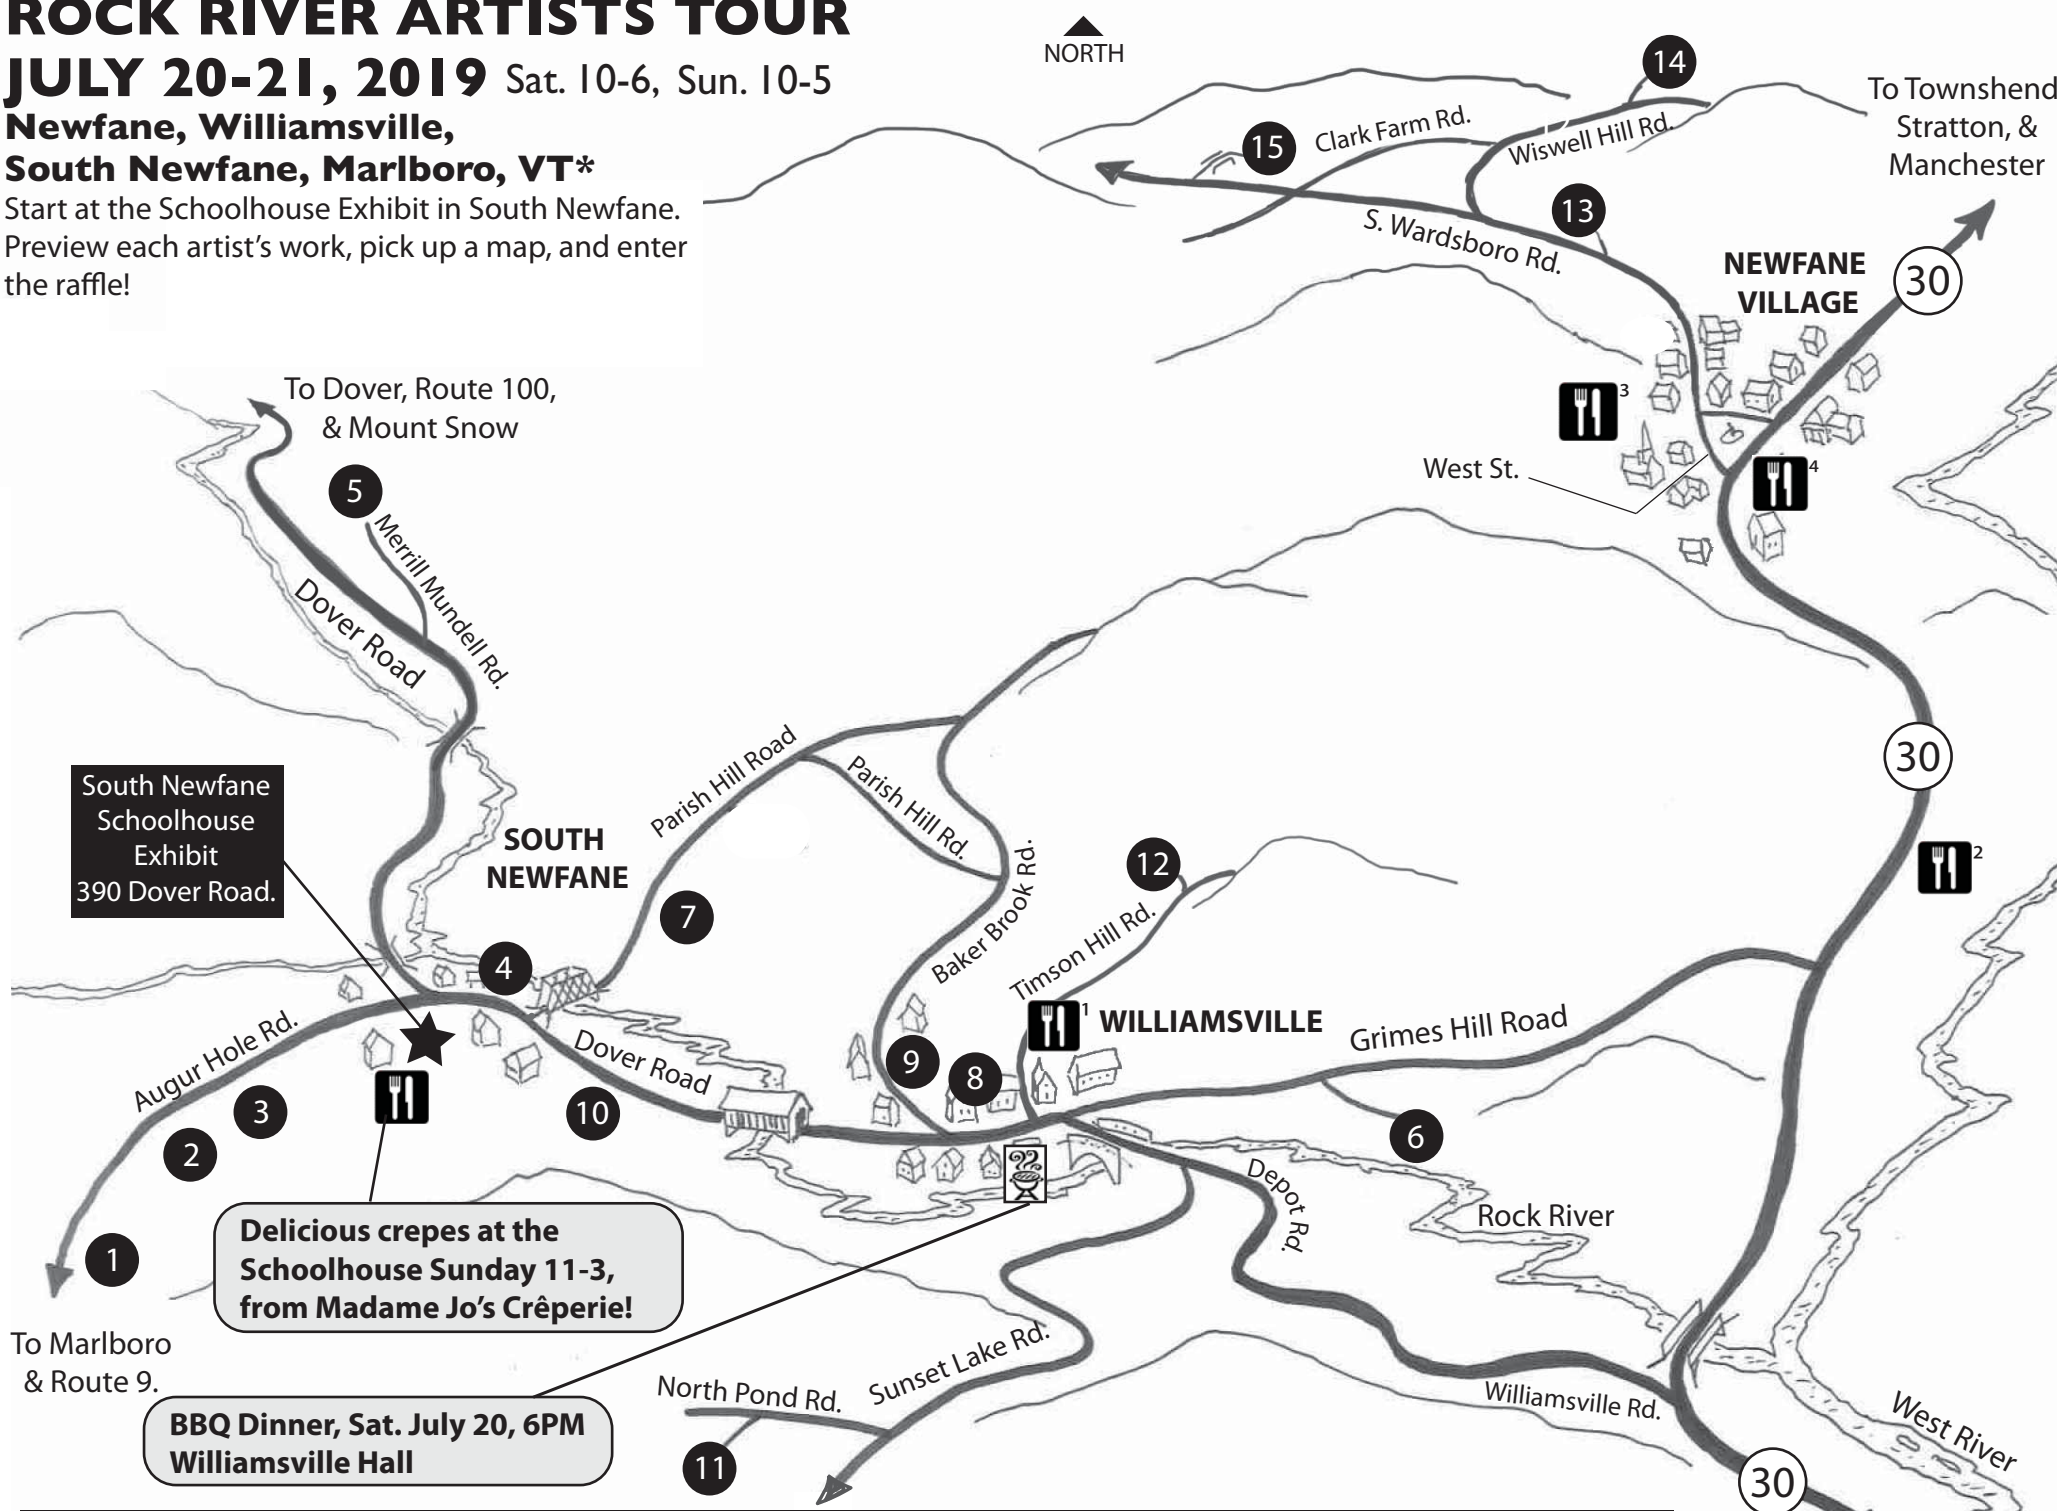

ROCK RIVER ARTISTS TOUR

JULY 20-21, 2019 Sat. 10-6, Sun. 10-5

**Newfane, Williamsville,
South Newfane, Marlboro, VT***

Start at the Schoolhouse Exhibit in South Newfane.
Preview each artist's work, pick up a map, and enter
the raffle!

South Newfane
Schoolhouse
Exhibit
390 Dover Road.

**Delicious crepes at the
Schoolhouse Sunday 11-3,
from Madame Jo's Crêperie!**

**BBQ Dinner, Sat. July 20, 6PM
Williamsville Hall**

***Map not to scale.**

BBQ Dinner at
Williamsville Hall
Starting at 6PM, Sat. July 20.

**ROCK RIVER ARTISTS TOUR
JULY 20-21, 2019
Newfane, Williamsville,
South Newfane, Marlboro, VT**