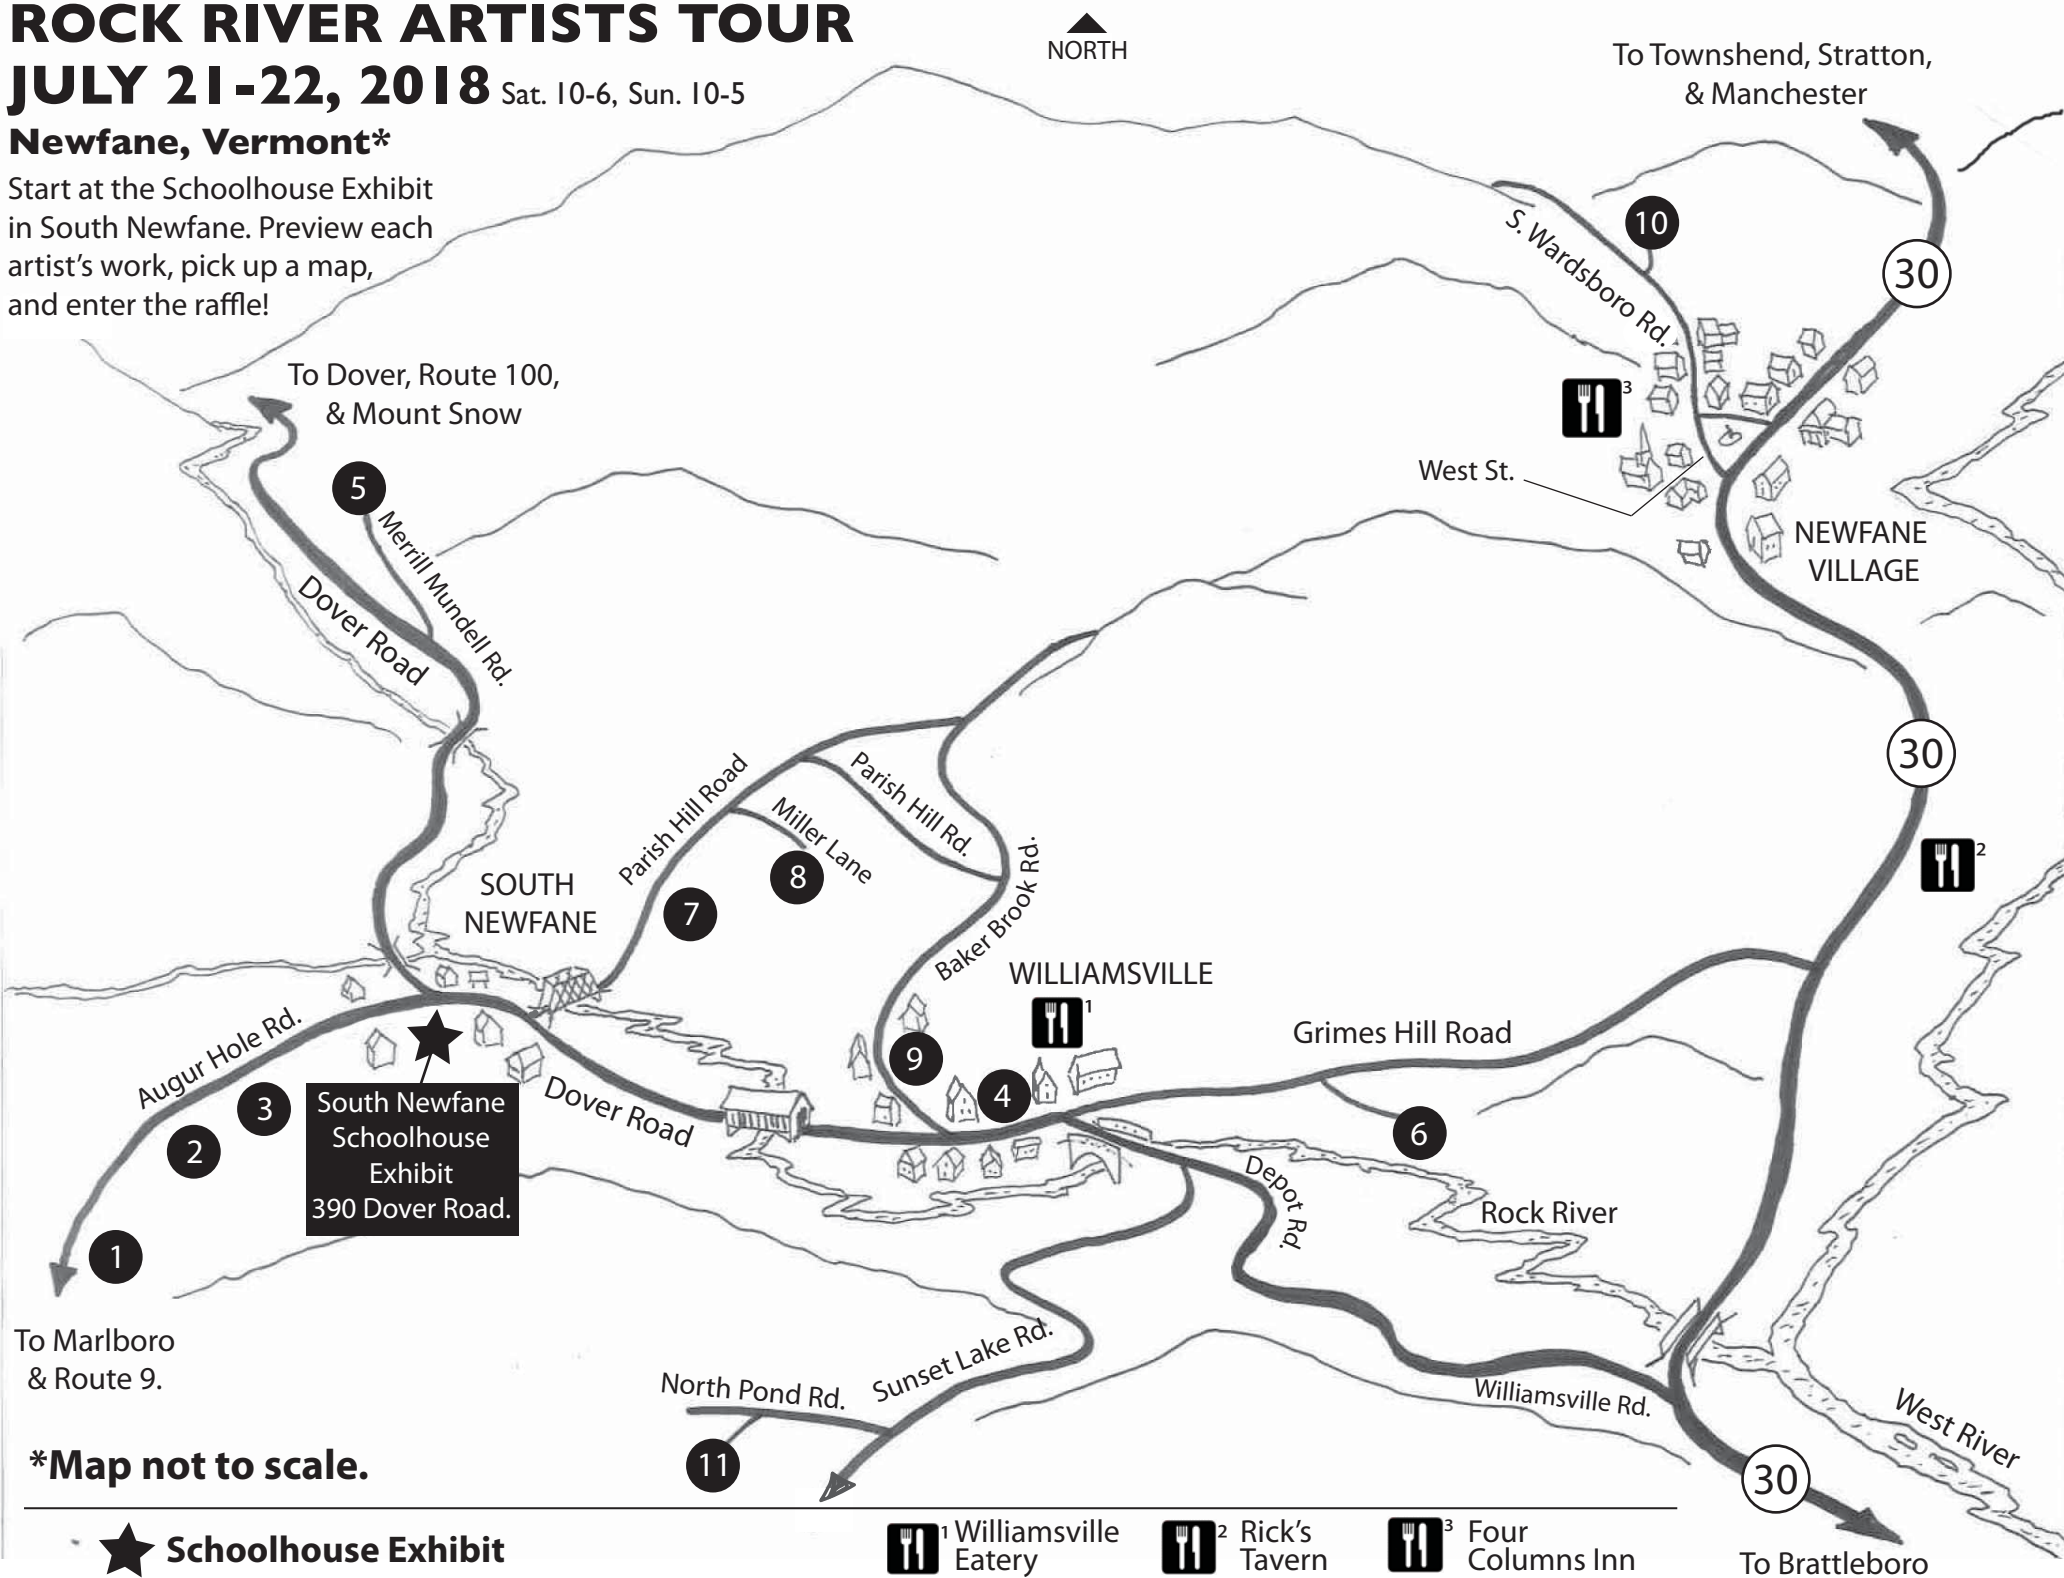

ROCK RIVER ARTISTS TOUR

JULY 21-22, 2018 Sat. 10-6, Sun. 10-5

Newfane, Vermont*

Start at the Schoolhouse Exhibit in South Newfane. Preview each artist's work, pick up a map, and enter the raffle!

*Map not to scale.

★ Schoolhouse Exhibit

🍴¹ Williamsville Eatery

🍴² Rick's Tavern

🍴³ Four Columns Inn

To Brattleboro

Welcome to our studios...

We hope you'll enjoy viewing our work, the process behind it, and the beauty of Vermont in summer.

**ROCK RIVER
ARTISTS TOUR
JULY 21-22, 2018
Newfane, Vermont**