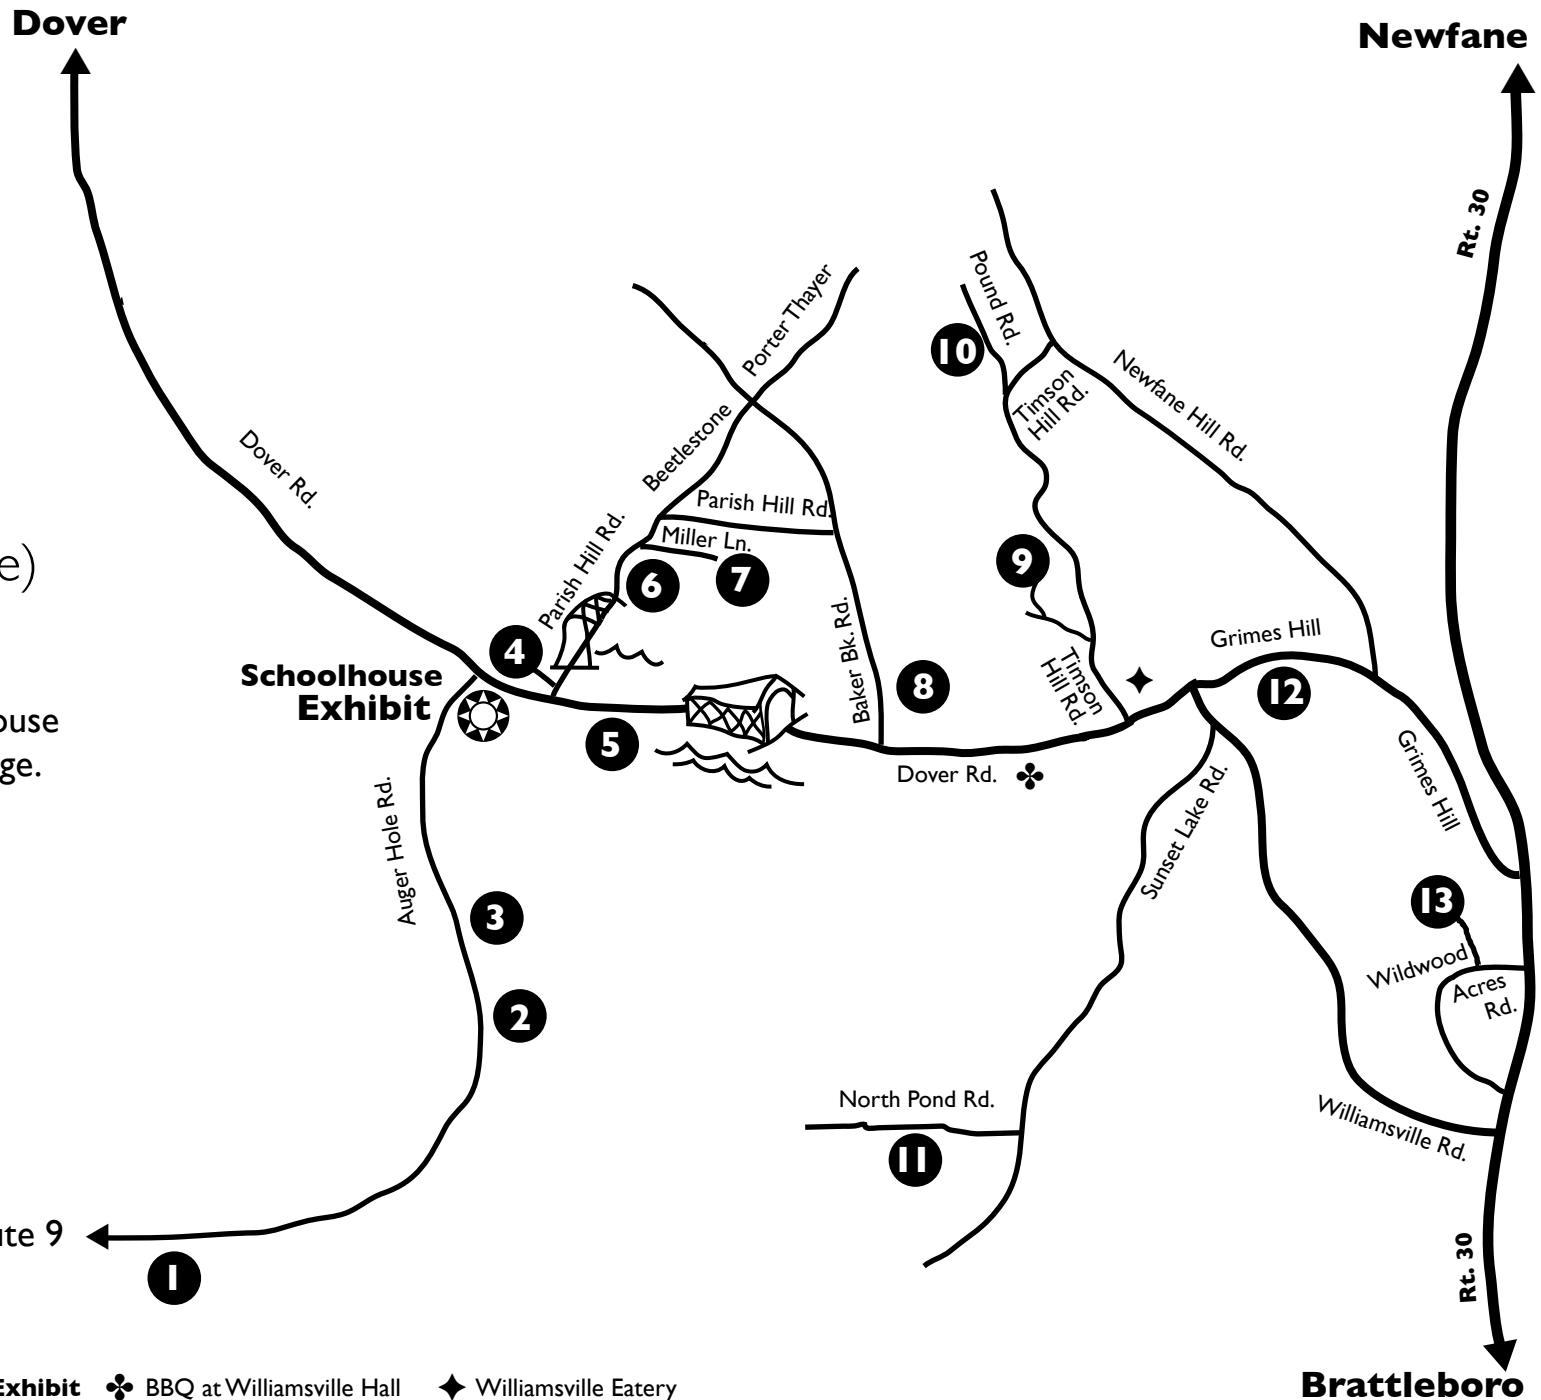

2016 Rock River Artists Tour

July 16+17

(map not to scale)

Start at the Schoolhouse in South Newfane Village. Preview artists' work, pick up a map, and enter the raffle!

Onward to Route 9

KEY: Schoolhouse Exhibit BBQ at Williamsville Hall Williamsville Eatery