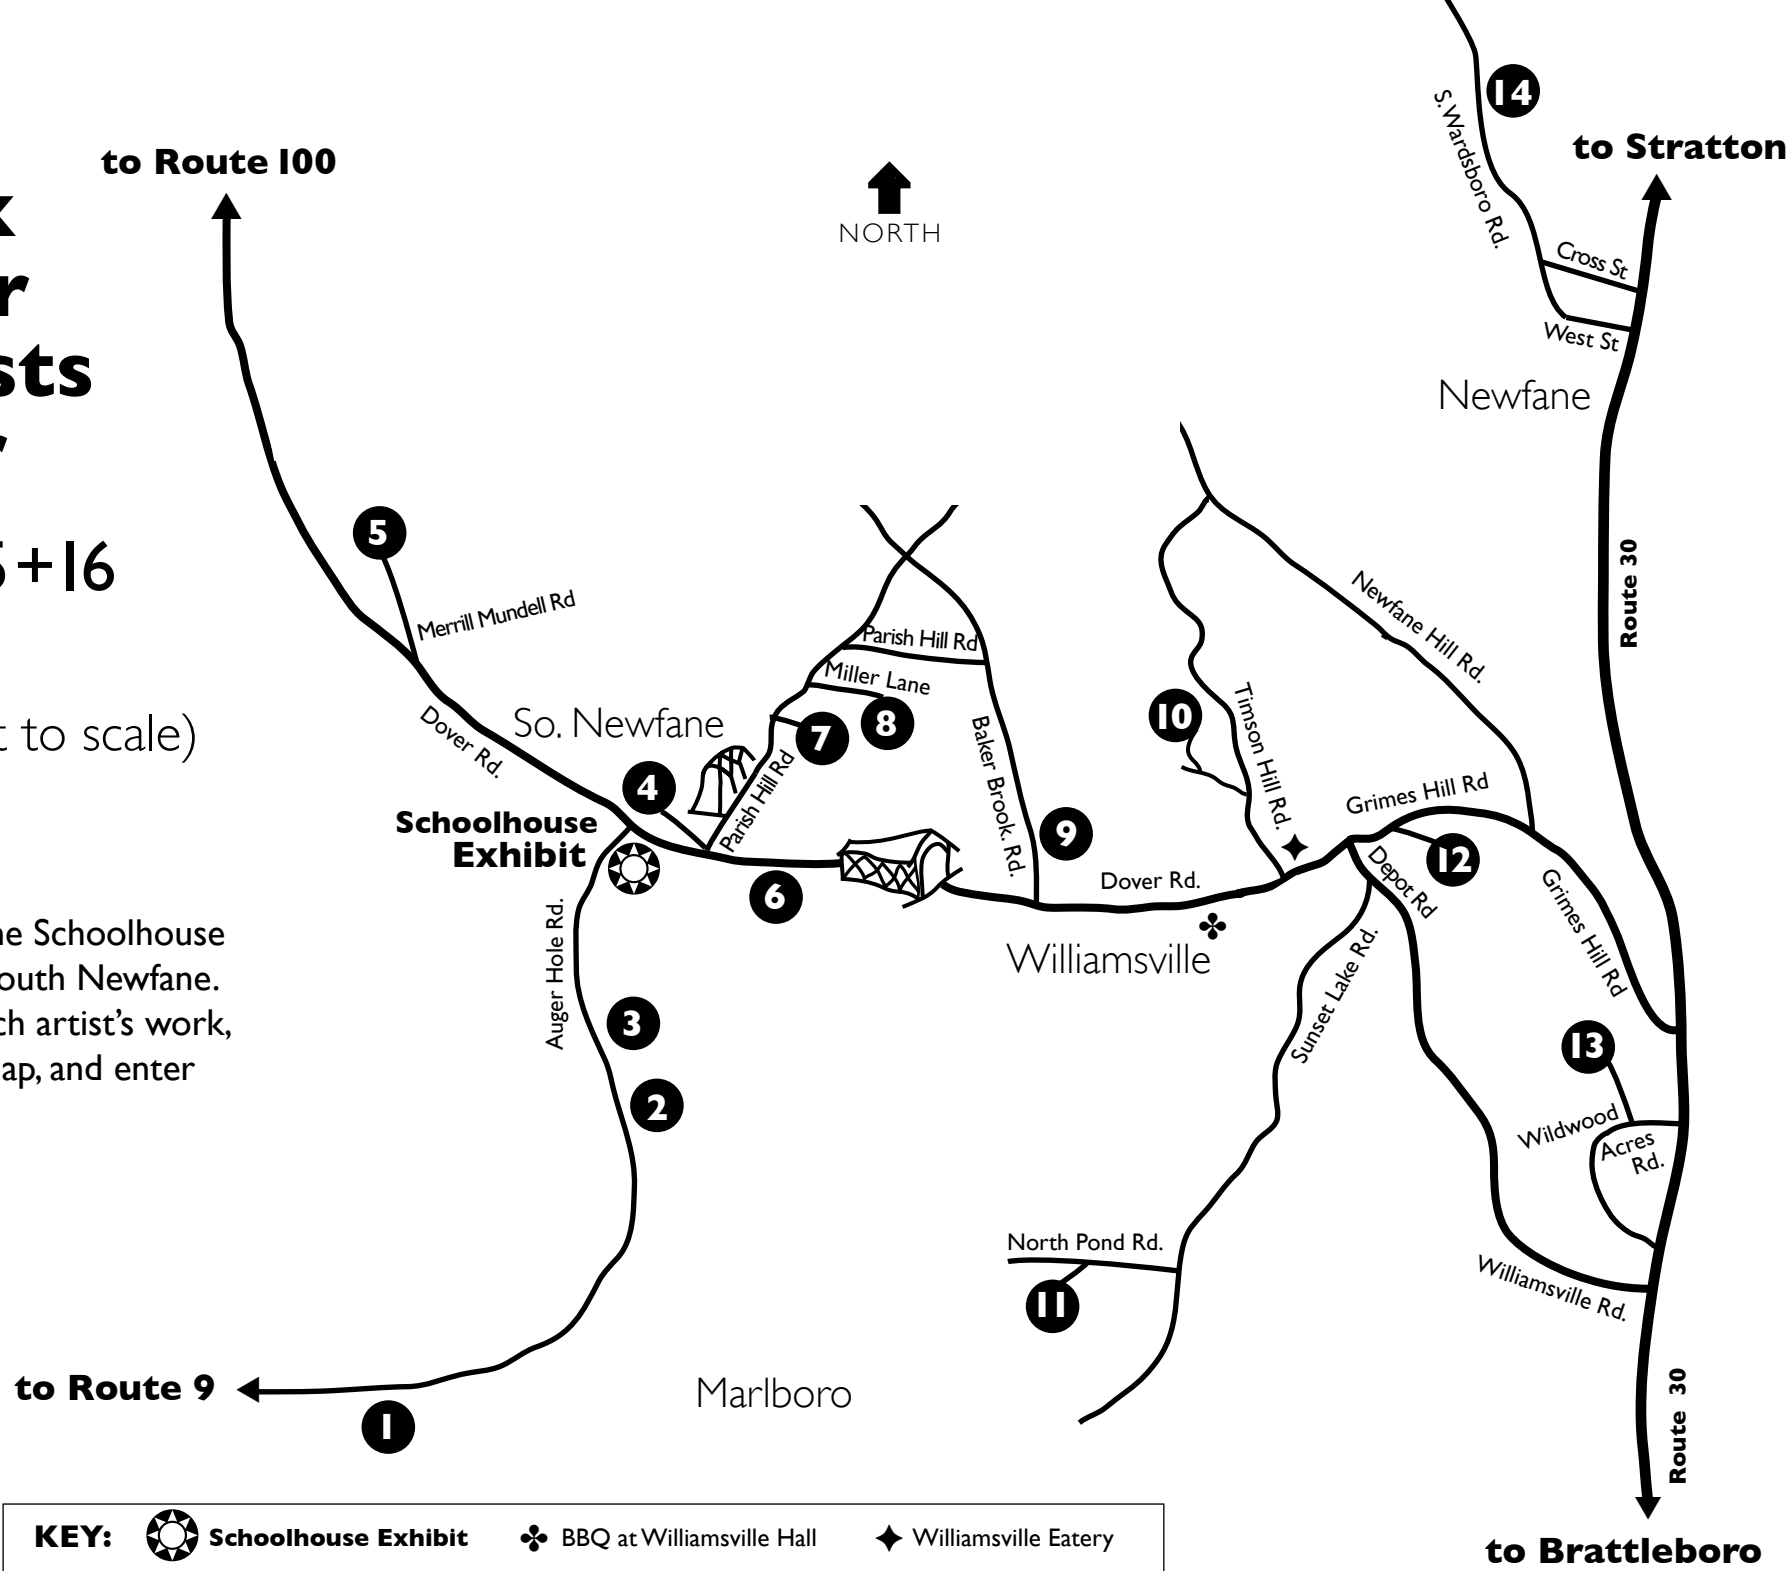

2017 Rock River Artists Tour

July 15+16

(map not to scale)

Start at the Schoolhouse Exhibit in South Newfane. Preview each artist's work, pick up a map, and enter the raffle!

Welcome to our studios...

We hope you'll enjoy viewing our work, the process behind it, and the beauty of Vermont in summer.